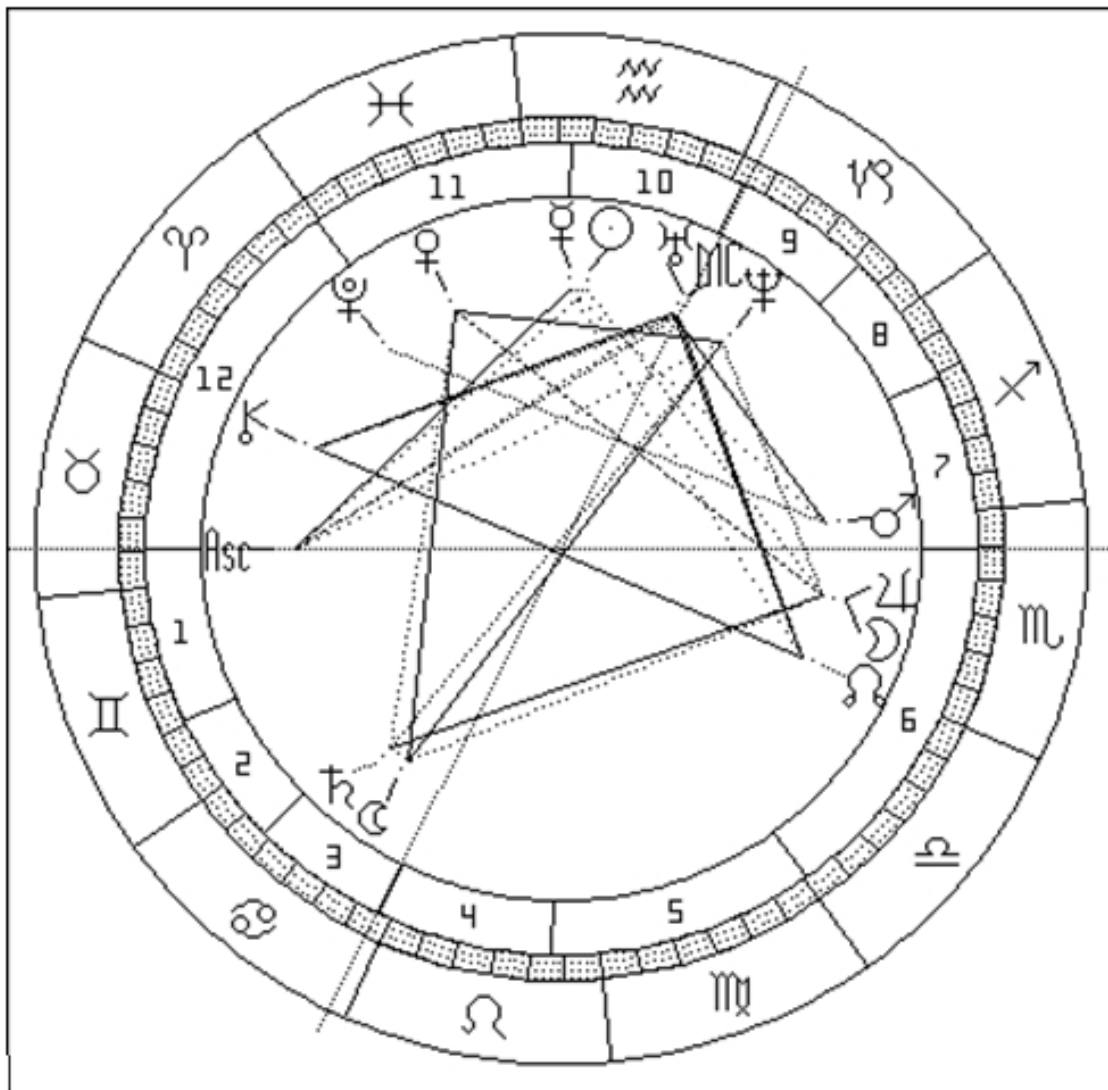

detalii ...

Astrolog 5.30
 Jules Verne
 Fri 8 February 1828
 11:45 (ST +1:00 GMT)
 Nantes
 1°33E 47°13N
 Placidus houses.
 Tropical, Geocentric
 Julian Day = 23887

1st house: 24Tau2
 2nd house: 19Gem3
 3rd house: 8Can4
 4th house: 28Can1
 5th house: 22Leo4
 6th house: 0Lib3
 7th house: 24Sco2
 8th house: 19Sag3
 9th house: 8Cap4
 10th house: 28Cap1
 11th house: 22Aqu4
 12th house: 0Ari3