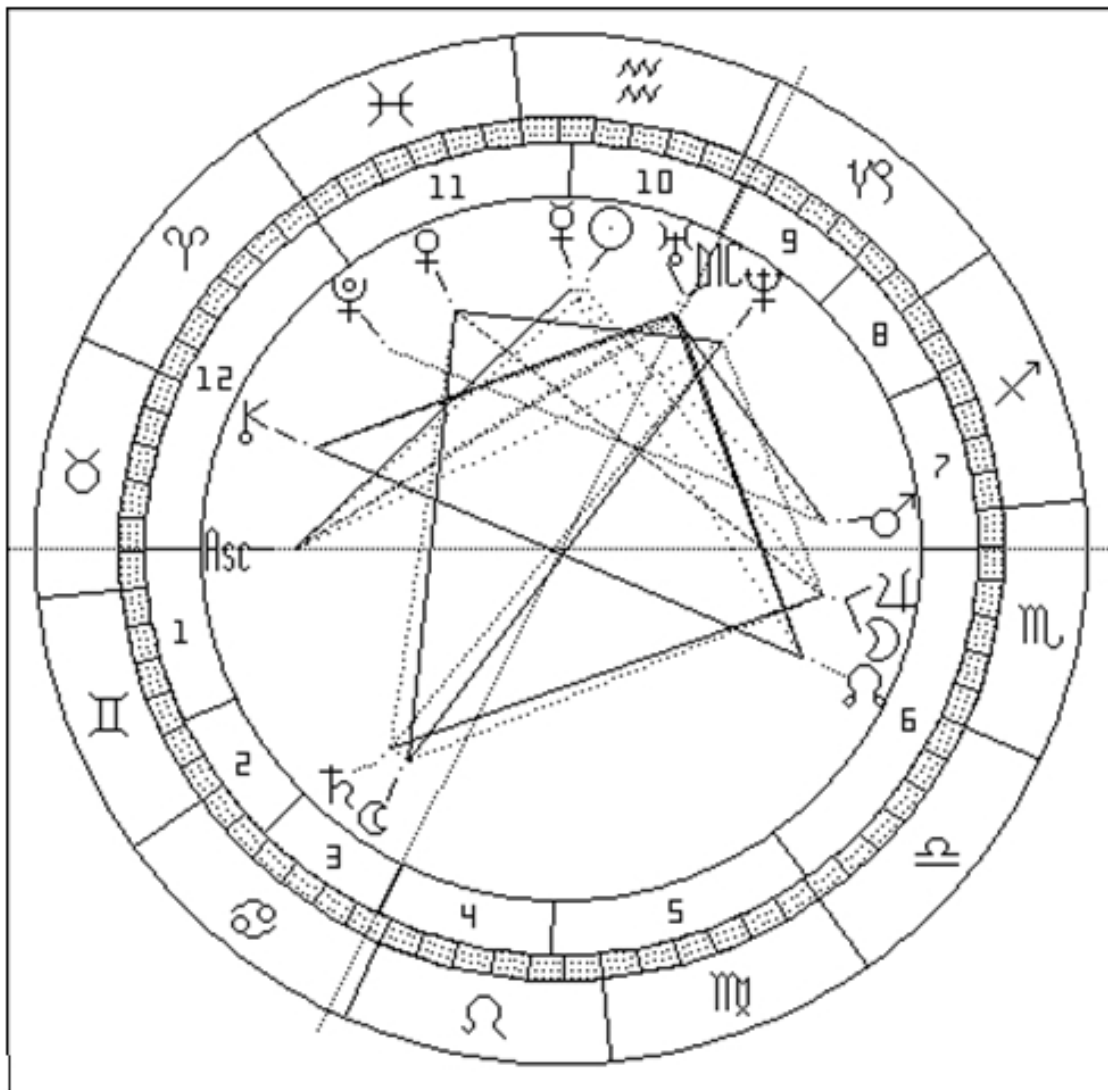

detalii ...

Astrolog 5.30  
 Jules Verne  
 Fri 8 February 1828  
 11:45 (ST +1:00 GMT)  
 Nantes  
 1°33E 47°13N  
 Placidus houses.  
 Tropical, Geocentric  
 Julian Day = 23887

1st house: 24Tau2  
 2nd house: 19Gem3  
 3rd house: 8Can4  
 4th house: 28Can1  
 5th house: 22Leo4  
 6th house: 0Lib3  
 7th house: 24Sco2  
 8th house: 19Sag3  
 9th house: 8Cap4  
 10th house: 28Cap1  
 11th house: 22Aqua  
 12th house: 0Ari3